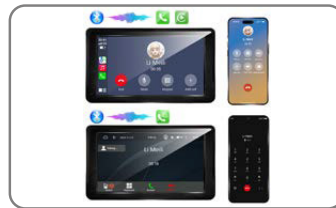

Wireless Car Play & Android Auto Display 7" TX-320

AUX or FM transmission to your car radio

- Fast and easy installation
- Wireless Car Play / Android Auto
- 7" Big capacitive touch display
- AUX out or FM audio transmission
- MicroSD card up to 128GB
- Bluetooth V5.0

- Wireless Car Play / Android Auto via BT/WiFi
- Big capacitive touch display 7" (17.78cm)
- AUX out or FM wireless audio transmission to car radio
- Built-in loudspeaker
- Windshield and dashboard mount
- MicroSD card up to 128GB
- FM range from 87.5 - 108MHz
- Bluetooth V5.0
- Power supply DC12/24V

Technical specifications:

- Display size: 7" (17.78cm)
- WiFi distance: Up to 10m
- WiFi protocol: IEEE 802.11 b/g/n/ac
- WiFi transmitting frequency: 2.4GHz; 5GHz
- WiFi radiated output power max.: 40mW, 16mW
- Bluetooth: V5.0 / ~10m distance
- BT protocol: BR, EDR, BLE
- BT transmitting frequency: 2.4GHz
- BT radiated output power max.: 2.5mW
- FM frequency range: 87.5-108MHz
- FM radiated output power max.: 50µW
- Input (power adapter): DC 12/24V (cigarette lighter socket)
- Output (power adapter): USB-C & USB-A port sharing 5V/2A
- AUX out: 3.5mm jack
- AV in: 2.5mm jack
- MicroSD card: Max. 128GB class10 U1
- MicroSD format: FAT32 up to 32GB; exFAT up to 128GB
- Material: ABS
- Weight / Dimensions: 254g / (L) 19.0 x (W) 11.1x (H) 3.7cm
- **Compatibility:** Apple Car Play & Android Auto; Languages: EN, FR, DE, IT, PO, ES, PL, CZ, NL, TR
- **Package Contents:** 7" Car Play with Touch-Display TX-320, Power adapter (USB-A; USB-C (1.5m), AUX-cable (1m), Mounting bracket, User Manual