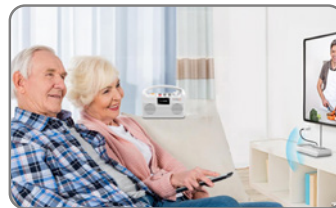

# Wireless TV-speaker with base station TX-317

YouTube

**BT** Bluetooth 5.3    **10W** 10W    **Radio** Radio    **SOS** SOS    **Opt-In / Aux / Coaxial** Opt-In / Aux / Coaxial    **Display** Display

- LCD Display
- Bluetooth V5.3
- 10W (2x5W) Loudspeaker
- 3 different sound modes
- Multiple connection points
- Integrated FM-radio
- SOS-function
- 2 connections for headphones

**Technical specifications:**

- Wireless connection / BT
- Transmitting distance ~10m (open space)
- Frequency band 2.4GHz
- Radiated transmission power max. 100mW
- BT radiated transmission power max. 2.5mW
- Functions: TV-Mode, BT-Mode, Radio, SOS
- Radio frequency: 87.5-108MHz
- Play time: up to 8h (middle volume)
- Charging time: approximate 3h
- Power supply: 5V / 1A
- 2000mAh lithium battery 3.7V
- Charging interface: USB-C
- Operating temperature: 0°C up to +40°C
- Material: ABS plastic
- Weight / dimension: 636g / 17.4 x 6 x 12.6 cm

**Package Contents:** Wireless TV-speaker with base station TX-317, power adapter, charging cable, optical cable, audio cable, digital coaxial cable, user manual

Art. Nr.: 5235