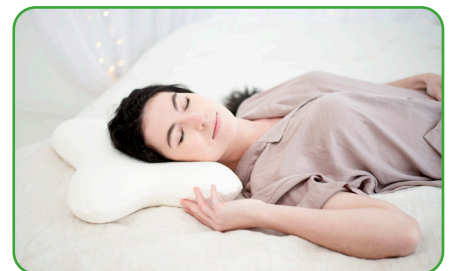

LifenaXX Ergonomic Butterfly Cushion LX-036

Schafft den optimalen Liegekomfort die ganze Nacht
Creates the optimum lying comfort all night long

Entlastet die Hüfte und Wirbelsäule
Relieves the hips and spine

Bezug abnehmbar, waschbar
Cover removable, washable

Aus hochwertigem
Memory-Schaum
Made from high quality
Memory Foam

- Removable, washable cover for hygienic cleaning.
- Made of high-quality memory foam - adapts ideally to the shape of your legs, retains its original shape after each sleep, breathable material allows air circulation and a pleasant night's sleep.
- Creates the optimum lying comfort for side sleepers all night long.

Technical specifications:

- Cover 40 °C coloured wash
- Do not bleach, do not tumble dry
- Do not iron, do not dry clean
- Colour white
- OekoTex-100 certified
- Filling weight: 500g
- Fabric structure: knit
- Cover weight: 200gsm
- Weight / dimension: 0.50kg / (L)50 x (W) 36x (H) 10cm