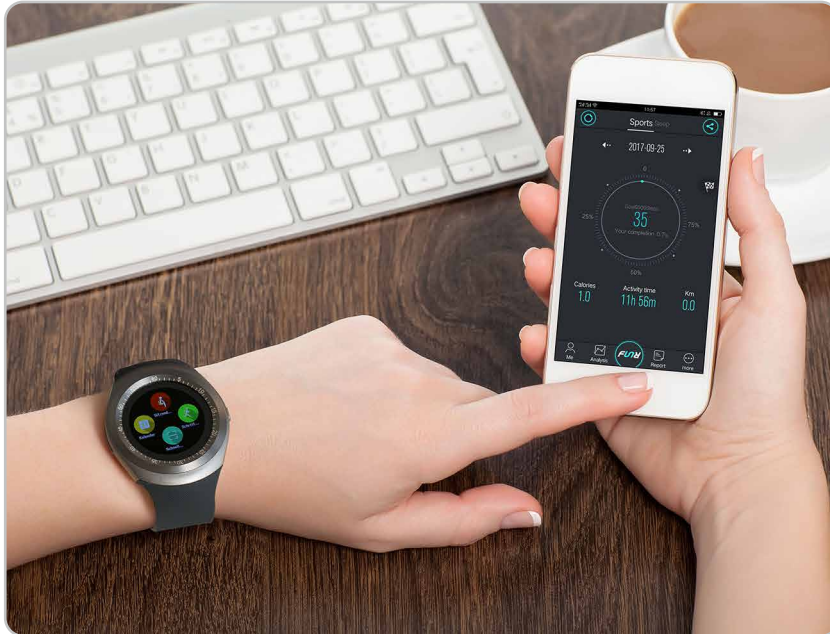

## TrendGeek Smartwatch TG-SW1

Mobile phone, Fitness-Tracker and Media-Player

-  Mobile phone, Fitness-Tracker and Media-Player
-  Contract-free, SIM lock-free, plug-in location for Nano-sim-card
-  Smartphone-connectivity via Bluetooth: Push messages, camera remote release, music control
-  Synchronisation of contacts, messages, most recent calls displayed
-  Missed calls, alerts from (SMS, MMS, GMail, WeChat, Whatsapp, QQ, Facebook, Twitter etc.)
-  Anti lost function: find your mobile phone with your watch and vice versa

- Mobile phone, Fitness-Tracker and Media-Player
- Contract-free, SIM lock-free, plug-in location for Nano-sim-card
- Quad band GSM (850/900/1800/1900 MHz)
- Bluetooth 3.0
- Free app FunRun: available at Google Playstore
- Smartphone-connectivity via Bluetooth: Push messages, camera remote release, music control
- Synchronisation of contacts, messages, most recent calls displayed
- Missed calls, alerts from (SMS, MMS, GMail, WeChat, Whatsapp, QQ, Facebook, Twitter etc.)
- Anti lost function: find your mobile phone with your watch and vice versa
- Sleep monitoring: Record sleep and analyze sleep patterns
- Fitness function: Pedometer, calorie meter
- Shutter function, time display, alarm function, telephone directory, calender and much more
- Interfaces: Micro-USB, microSD slot for cards up to 32GB
- Choice of 3 different display settings for the dial

### Technical Specifications:

- Display : 1.2" Round LCD touch screen ( 240 \* 240 )
- Processor: MTK6261
- Bluetooth: BT 3.0
- Storage: 32MB Ram + plug-in location for micro (SDHC) cards up to 32 GB
- Sim card slot: 2G (GSM/GPRS 850/900/1800/1900)
- Built-in battery: Lithium Polymer 280 mAh 3,7V
- Languages: DE, CZ, GB, FR, ES, IT, PL, PRT, TR, NL, Arabic
- Product size: 43\*12.5mm
- Product weight: 0.0520 kg
- Package weight: 0.0890 kg
- System requirements: Android 4.3 and above